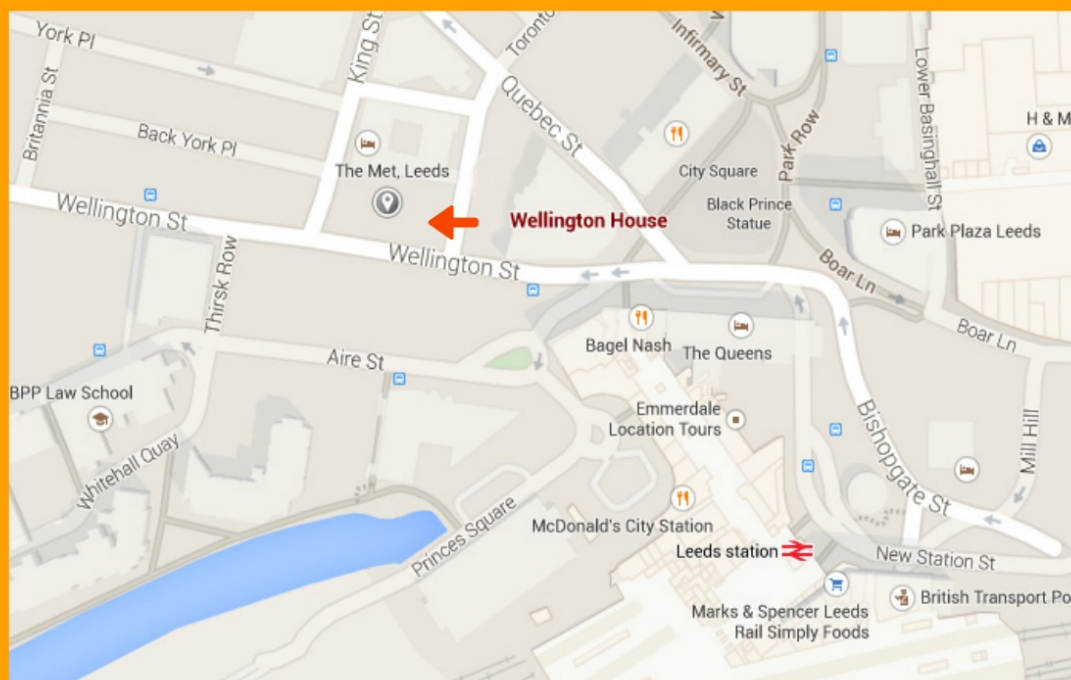

How to find us

The Urban Transport Group is located at

West Yorkshire Combined
Authority offices -
Wellington House - 40-50
Wellington Street -
Leeds - LS1 2DE

Please call our office on
0113 251 7204 if you need
any further assistance

Directions

From Leeds City station

We are roughly a 2 minute walk from
Leeds railway station.

On arriving at the station, exit through the
ticket barriers and turn left, walking past
the ticket counters and through the exit at
the far end. Once outside, you will see
Wellington Street on your left. Cross the
road at the pedestrian crossing and walk
down Wellington Street. We are the
building with the clock, just past the West
Riding pub.